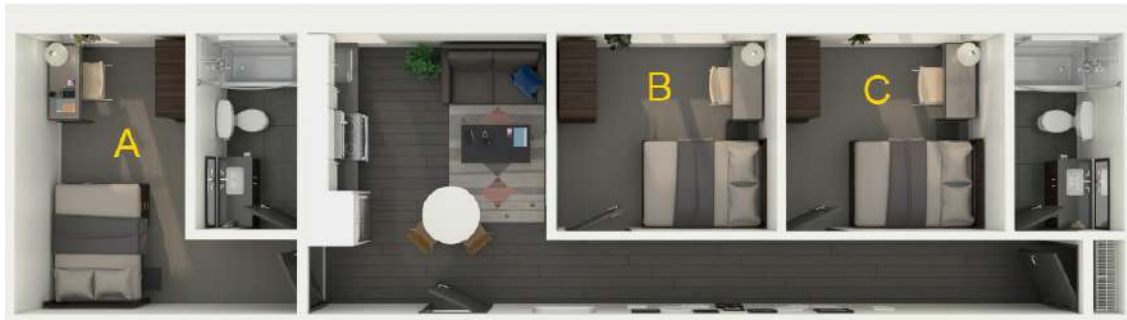

# Shady Oak S02

3 BED / 2 BATH

# 743

SQ. FT.

**SHADY COURT**  
**SHADY OAK**

645 Clyde St | 601 Clyde Street | Pittsburgh, PA 15213

[www.clydestreetapartments.com](http://www.clydestreetapartments.com)

Floor plans are artist's rendering. All dimensions are approximate. Actual product and specifications may vary in dimension or detail. Not all features are available in every apartment home. Prices and availability are subject to change. Rent is based on monthly frequency. Additional fees may apply, such as but not limited to package delivery, trash, water, amenities, etc. Please see a representative for details.